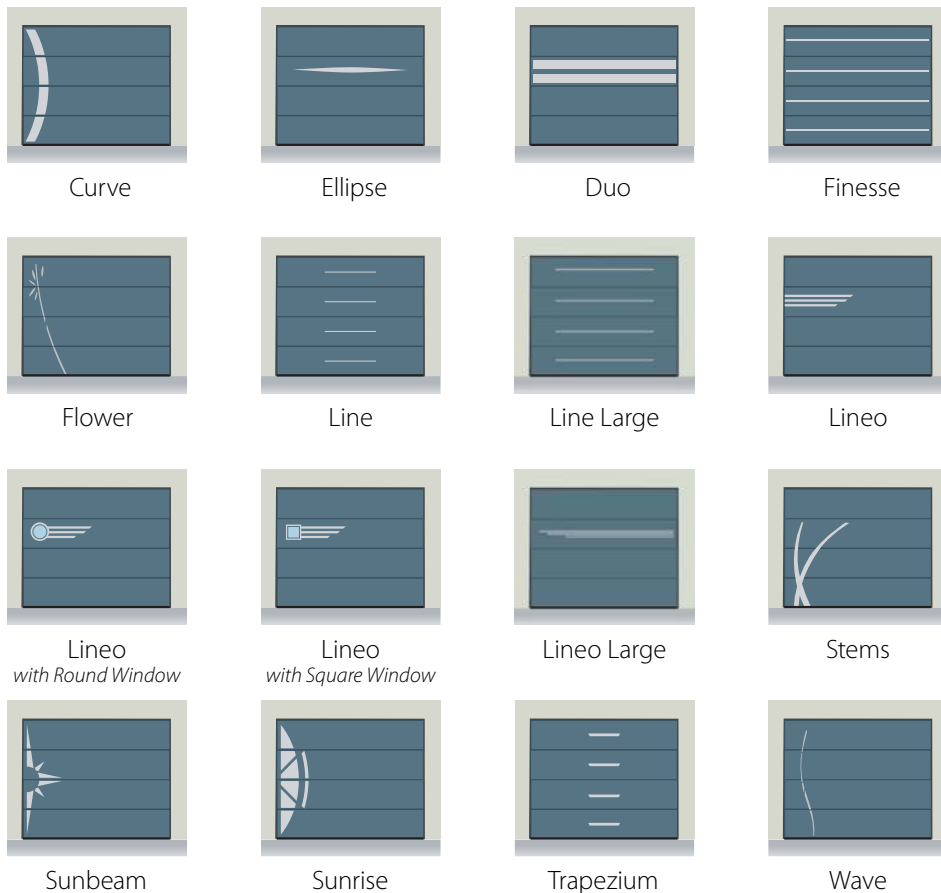

Elevate your garage door style.

Brushed Aluminium Decals **NEW**

Enhance your kerb appeal by adding a sleek decal design to any smooth or sandgrain Un-Ribbed door. From subtle modern lines to sculptural art-inspired shapes, personalise your SeceuroGlide Sectional Garage Door to match your home, and your style.