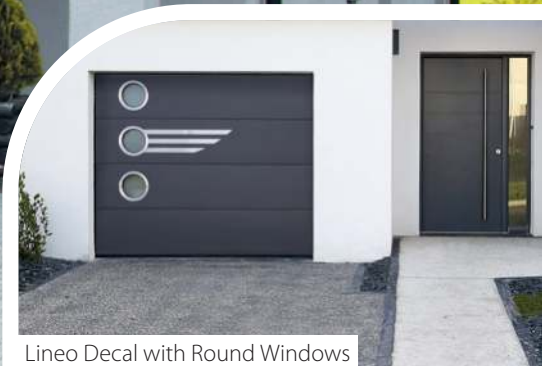

Lineo Decal with Round Windows