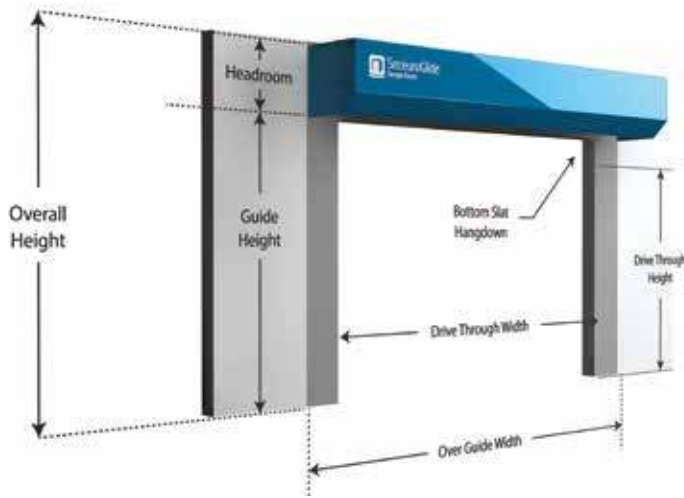

Important information.

Fitting information.

Headroom & Fitting Requirements

SeceuroGlide Original and SeceuroGlide Excel require a minimum of 300 mm headroom for doors up to 2500 mm in opening height and 350 mm headroom for doors up to 3500 mm in opening height. SeceuroGlide Manual requires a minimum headroom of 300 mm. SeceuroGlide Compact requires just 205 mm headroom for doors with an opening height up to 2150 mm.

External Doors

In applications where the door is installed externally the remote control system must be installed either inside the garage or in a waterproof box (not included). The Bottom Slat Transmitter must always be installed on the internal face of the door and is not suitable for applications where it will be exposed to weather or excessive moisture due to condensation. A higher IP rated Bottom Slat Transmitter is available at a surcharge.

Product Restrictions

SeceuroGlide Excel is not available as supply only as it must be fitted by a trained installer. SeceuroGlide Excel doors must always be internally fitted. If the coil needs to be fitted within the opening then an upgraded version of the end plate is available for a surcharge. The low level external override option is not available for SeceuroGlide Excel. All SeceuroGlide Excel doors are supplied with 90 mm guide rails. SeceuroGlide Manual can only be fitted internally and is not available with a hood or fascia.

Important information.

Extreme Weather Conditions

- High winds and high temperatures on double doors can cause increased deflection of the door. It is the installer's responsibility to ensure that the door is spaced off the wall sufficiently to allow for door movement during these extreme weather conditions.
- Darker coloured double doors that are exposed to significant direct sunlight may be susceptible to expansion which may interfere with the operation of the door.
- If a door is situated in an exposed location and subjected to very high winds and driving rain, the SeceuroGlide range does not guarantee against water ingress. As part of the product's testing for the CE marking, the product has not been tested against this and as such is classified as NPD (No Performance Declared).
- Whilst the garage door profiles are primed and coated for the external environment – any doors fitted in coastal environments may be at risk of deterioration due to the weather conditions. Ensure you keep your door clean and follow the instructions for cleaning the door in the operating and maintenance instructions.
- In the event of extreme weather conditions, the vision slats will be susceptible to water ingress and may cause the door to move in extreme gales.

Colours & Powder Coating