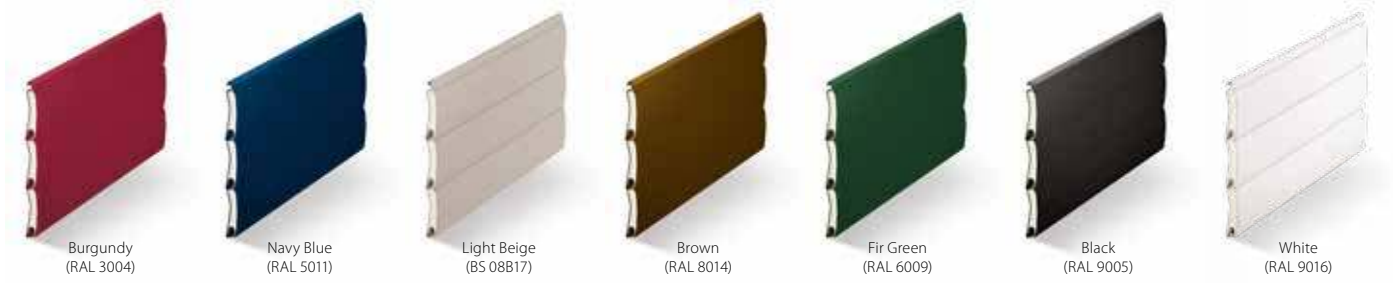

Colours.

This is where you can truly create your ideal garage door. Available in any RAL colour or BS colour, SeceuroGlide Roller garage Doors provide the opportunity to match your door to your windows, front door or even your car! Here are some of our most popular finishes, including our metallic colours.

Traditional 5 YR