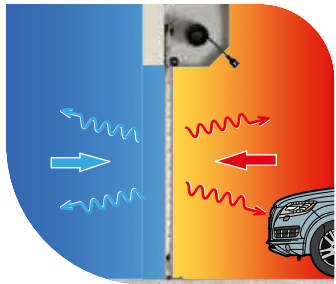

High grade, insulated materials are used to ensure a durable garage door, to protect against the elements.

As the weather gets colder and the nights draw in earlier, light and warmth become more important when using your garage.

The SeceuroGlide range helps retain heat within the garage.

In partnership with the Weather Defender

The optional SeceuroSeal helps reduce further water ingress, keeping the garage dry and clean from outside debris – even in the worst British weather. Fitted on the ground underneath the door, SeceuroSeal is ideal for garages with uneven floors or those that lie at the bottom of a sloping driveway.

When you think about it, your garage is an extension of your home, and it should not be treated much differently from any other room, particularly if the garage is attached to your property. The garage door is often seen as a weak link in the thermal envelope on any home, so choosing an insulated garage door will help to prevent the cold outside air from penetrating into your garage and surrounding living spaces.

Insulation

The CFC-free, foam-filled aluminium slats used in SeceuroGlide garage doors maximise the energy performance of the door, helping to retain heat within the garage and closing off the cold from outside. Insulated slats also boast noise-reducing properties – perfect if your garage is used as a hobby room or workshop. A typical U-value for the slat profiles used on an insulated roller garage door is $5.2 \text{ W} / \text{m}^2\text{K}$.

Lighting

SeceuroGlide lighting options provide the opportunity to have attractive outside lighting. Discreetly fitted as a down light this enhancement to your garage can be programmed to turn on and off automatically in accordance with when you use your garage, or can be left on to allow additional lighting to your outside area, for up to 12 hours. The SeceuroGlide Plus control unit benefits from a built-in courtesy light, helping to light up the inside of your garage.

“The difference in heat loss is significantly reduced with my new door, which means I can continue to use my garage as a craft studio, even in the colder months.”