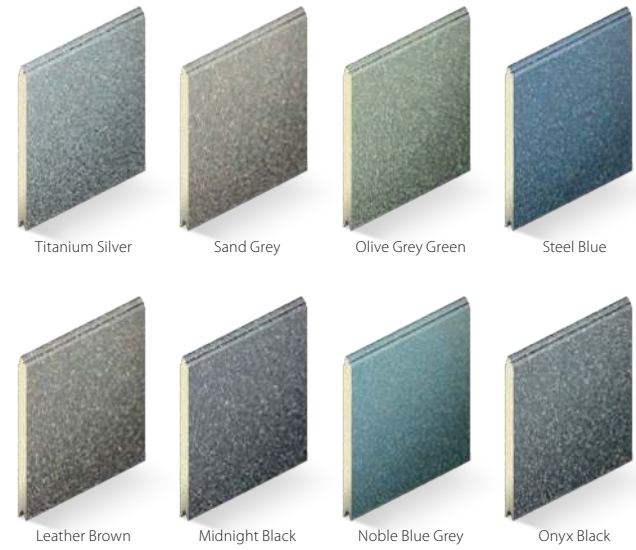

### 3 Colours

This is where you can truly create your ideal garage door. Available in any RAL colour or BS colour, SeceuroGlide Sectionals provide the opportunity to match your door to your windows, front door or even your car! Here are some of our most popular finishes, including our metallic colours.

#### Free of Charge Colours

#### Standard Colours

#### Metallic Colours